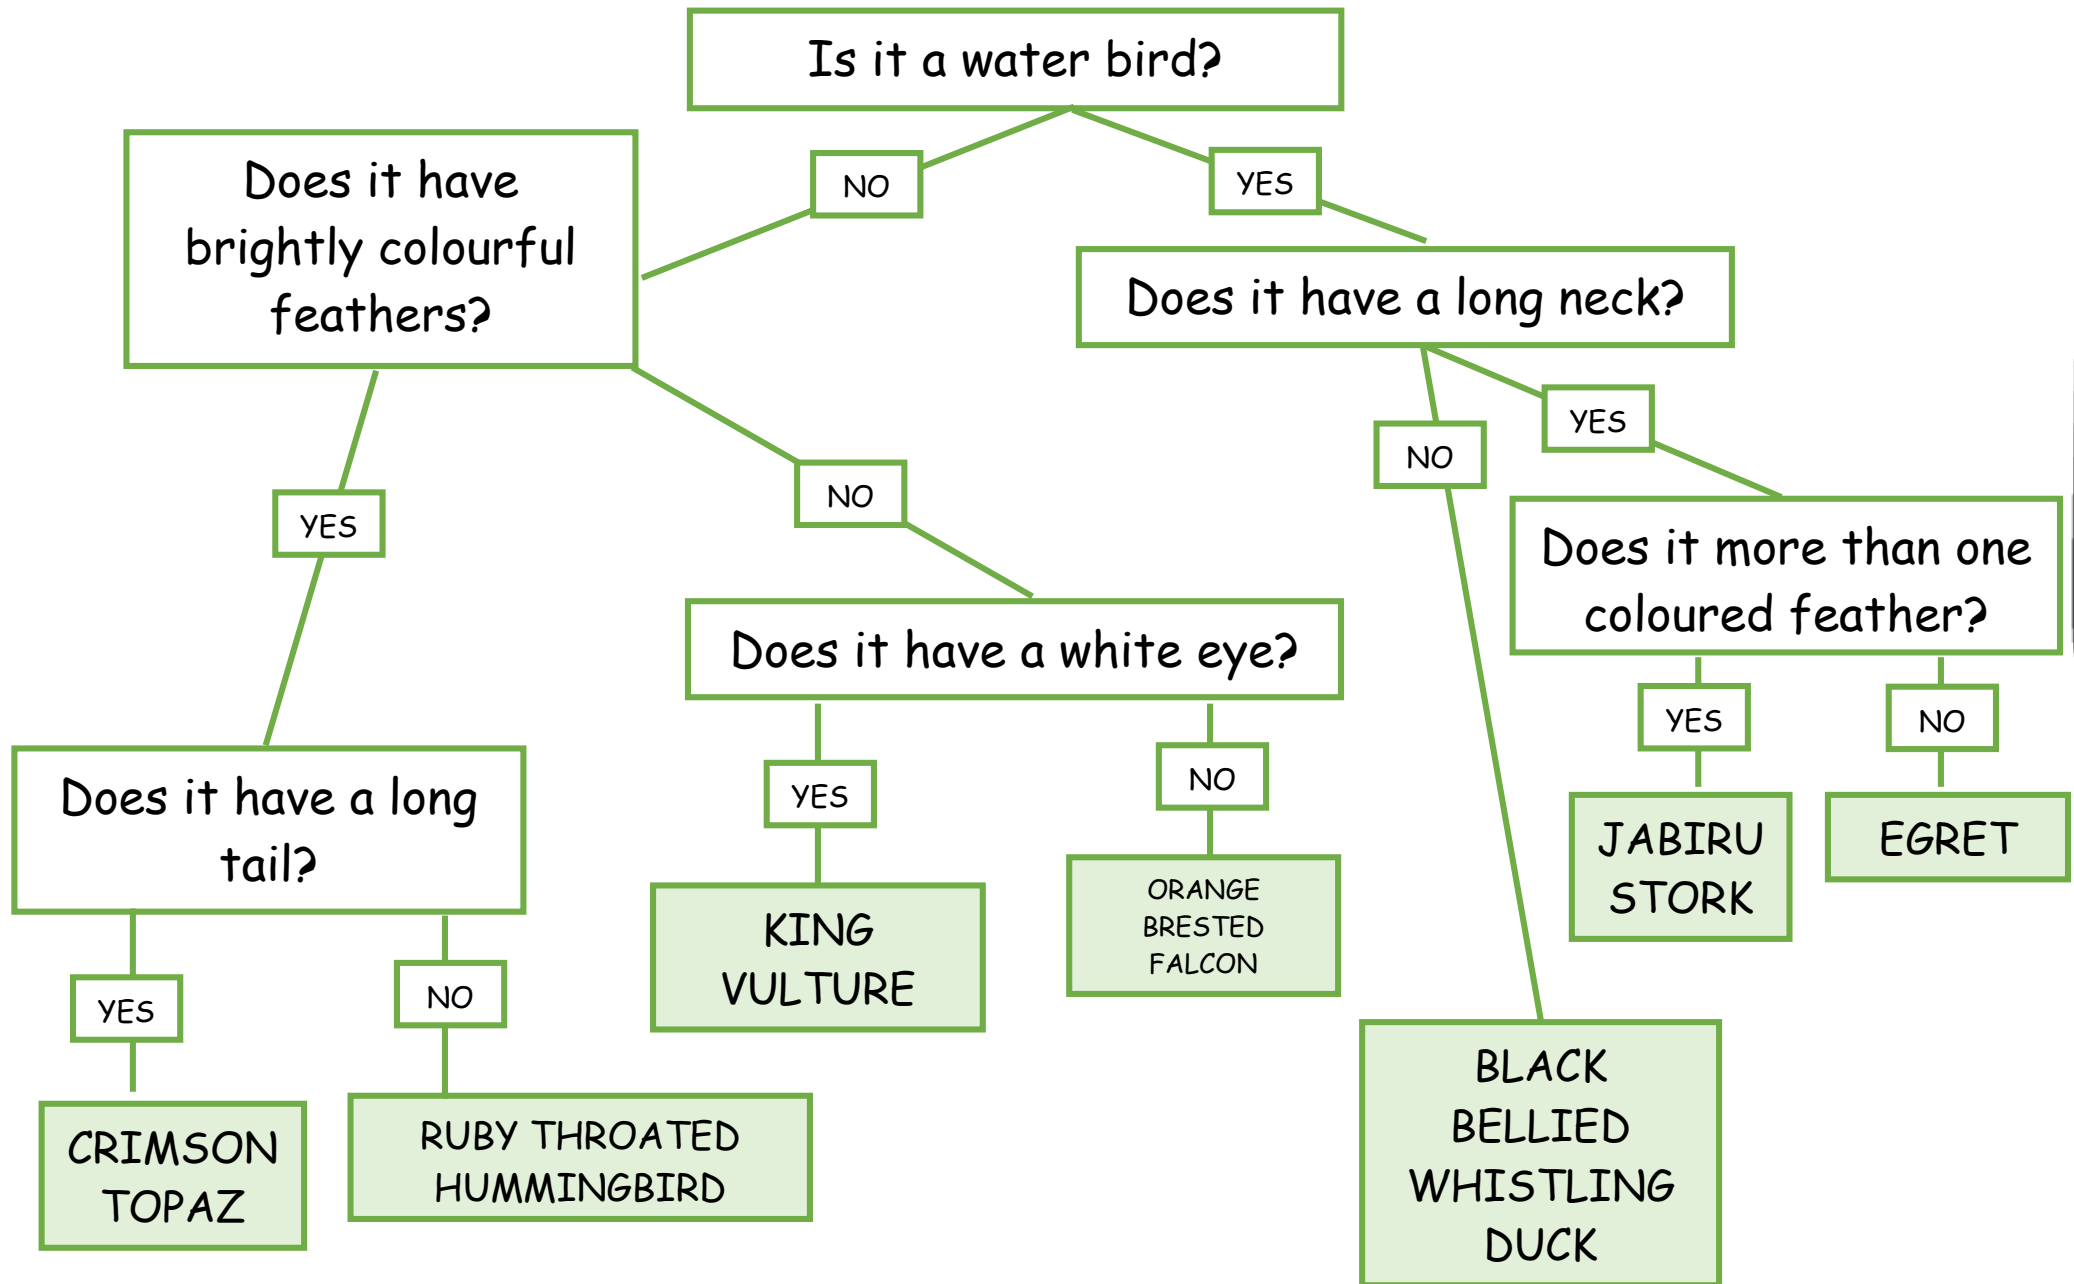

## Animals of the Rainforest Activities

Welcome back to camp Professor! You were out in the rainforest for ages today. I hope you got lots of good photos. Now that you are back, you can **use the classification keys to find out what animals you took photos of today!** Make sure you read the keys carefully!

# Rainforest Birds Classification Key

# Rainforest Animal Classification Key

Does it have fur?

NO

YES

Does it have teeth?

Is it from the cat family?

NO

YES

NO

YES

Does it have a green camouflage?

Are the scales light green?

Does it have a pattern on its fur?

NO

YES

YES